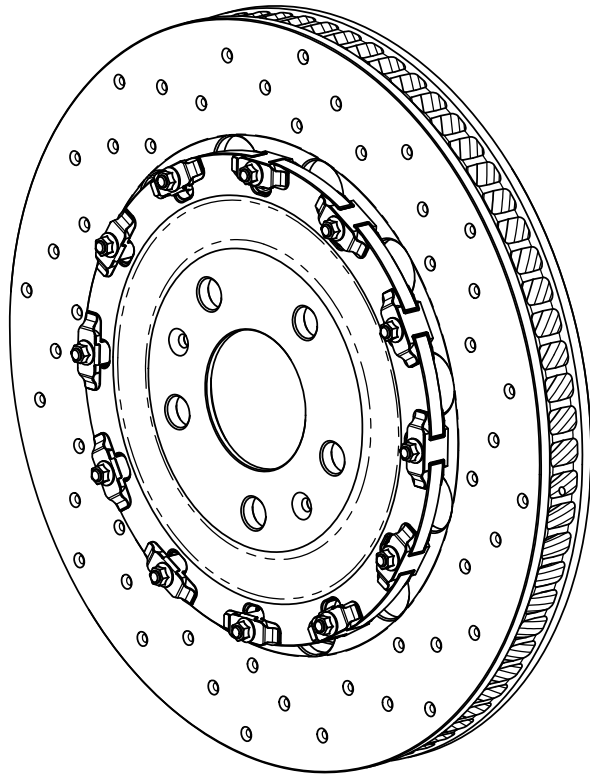

CP8080Z14~15

ISSUE: 2

If this document is printed in hardcopy, it is for information use only and therefore is not subject to updating controls. Always refer to viewer for latest issue.

THIS DRAWING IS CONFIDENTIAL AND IS SUPPLIED ON THE EXPRESS CONDITION THAT IT SHALL NOT BE LOANED OR COPIED OR DISCLOSED TO ANY OTHER PERSON OR USED FOR ANY OTHER PURPOSE WITHOUT THE WRITTEN CONSENT OF AP RACING LTD.

AP Racing
Wheler Road
Coventry
CV3 4LB

Tel: +44 024 7663 9595
Fax: +44 024 7663 9559

© AP Racing Ltd. 2005

BRAKE DISC WEAR	
NEW	MIN WORN
34.00mm	32.5mm

COMMENTS
Disc & Bobbin Kit: CP8080Z14~15SD
Mounting Bell: CP8080Z140 - Used for Audi RS4 (B7) CP8080Z141 - Used for Audi RS6 (C5)
Assembly Mass = 9.45kg for Audi RS4 (B7) 9.50kg for Audi RS6 (C5)

PLEASE RETAIN THIS SHEET FOR FUTURE REFERENCE

THIS IS A PICTORIAL VIEW FOR REFERENCE ONLY. SOME PARTS MAY VARY FROM THOSE SUPPLIED. AP RACING RESERVE THE RIGHT TO CHANGE COMPONENTS WITHOUT PRIOR NOTICE.
Drawn By: Krystina Emmanouilides