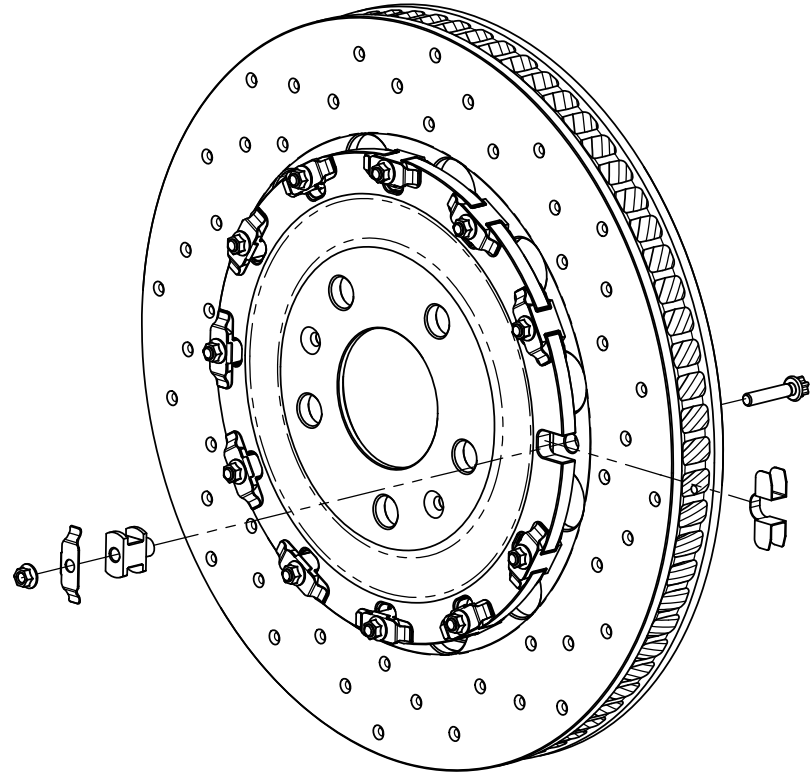

CP8080Z14~15

ISSUE: 2

If this document is printed in hardcopy, it is for information use only and therefore is not subject to updating controls. Always refer to viewer for latest issue.

THIS DRAWING IS CONFIDENTIAL AND IS SUPPLIED ON THE EXPRESS CONDITION THAT IT SHALL NOT BE LOANED OR COPIED OR DISCLOSED TO ANY OTHER PERSON OR USED FOR ANY OTHER PURPOSE WITHOUT THE WRITTEN CONSENT OF AP RACING LTD.

AP Racing
Wheler Road
Coventry
CV3 4LB

Tel: +44 024 7663 9595
Fax: +44 024 7663 9559

© AP Racing Ltd. 2005

BRAKE DISC WEAR	
NEW	MIN WORN
34.00mm	32.5mm

COMMENTS
Disc & Bobbin Kit: CP8080Z14~15SD
Mounting Bell: CP8080Z140 - Used for Audi RS4 (B7) CP8080Z141 - Used for Audi RS6 (C5)
Assembly Mass = 9.45kg for Audi RS4 (B7) 9.50kg for Audi RS6 (C5)

PLEASE RETAIN THIS SHEET FOR FUTURE REFERENCE

THIS IS A PICTORIAL VIEW FOR REFERENCE ONLY. SOME PARTS MAY VARY FROM THOSE SUPPLIED. AP RACING RESERVE THE RIGHT TO CHANGE COMPONENTS WITHOUT PRIOR NOTICE.
Drawn By: Krystina Emmanouilides