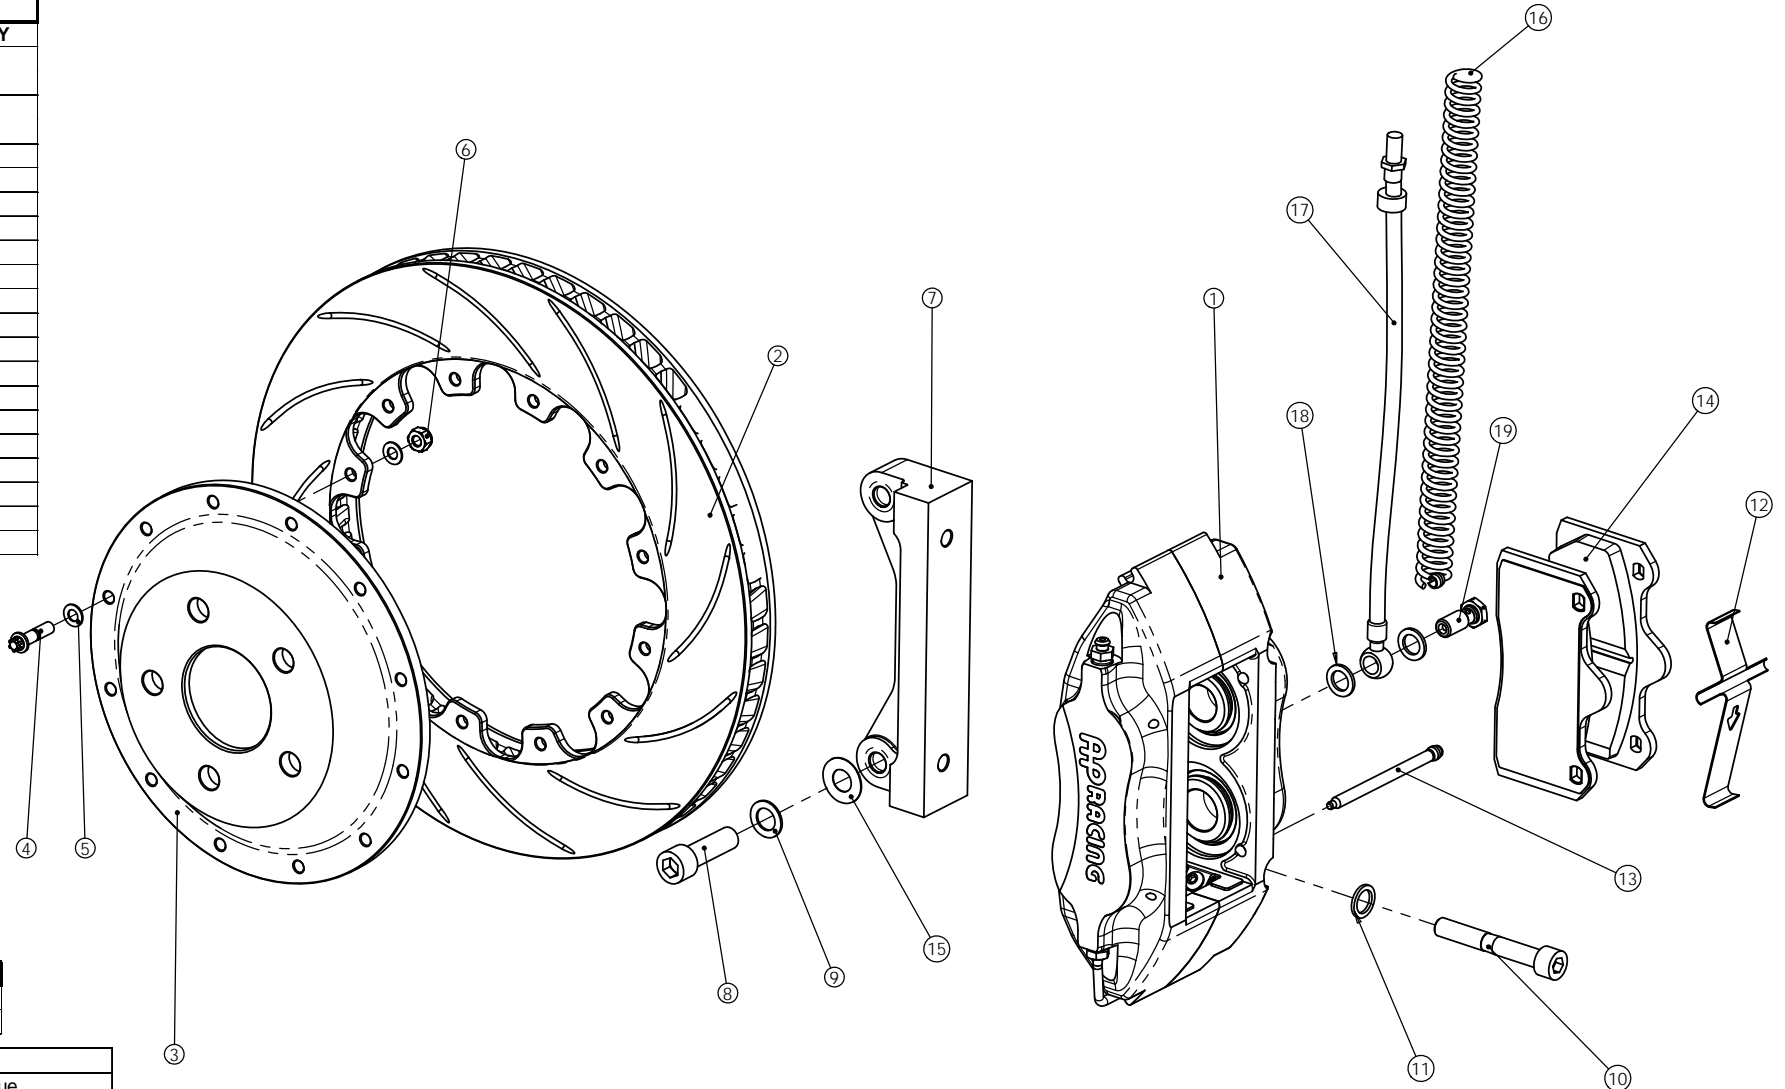

AP Racing
Wheler Road
Coventry
CV3 4LB

Tel: +44 024 7663 9595
Fax: +44 024 7663 9559
e-mail: sales@apracings.co.uk
Web site: HTTP://www.apracings.com

© AP Racing Ltd. 2005

SUBARU BRZ FRONT KIT NUMBER CP6628-1005		
Ref	Description	QTY
1	Caliper Right Hand	1
	Caliper Left Hand	1
2	Disc Right Hand	1
	Disc Left Hand	1
3	Mounting Bell	2
4	Disc Mtg Bolt	24
5	Disc Washer	48
6	Disc Mtg Nut	24
7	Caliper Mtg Bracket	2
8	Bracket Mtg Bolt	4
9	Bracket Washer	4
10	Caliper Mtg Bolt	4
11	Caliper Washer	4
12	Anti-Rattle Clip	2
13	Pad Retainer Pin	4
14	Pad Set (4)	1
15	Shims	12
16	Nylon Armour	2
17	Hose Kit	1
18	Gasket (Part of Hose Kit)	4
19	Banjo Bolt (Part of Hose kit)	2

BRAKE DISC WEAR	
NEW	MIN WORN
26.00	25.00

Tightening Torques	
Part Ref #	Torque
Bolt Ref 8	68Nm
Bolt Ref 10	58Nm
Bolt/Nut Ref 4/6	14Nm
Caliper Bleed Screw	17Nm

Comments
 Check caliper is central over disc, use shims (Part Ref 15) to adjust bracket if required.
 Ensure splash guard does not foul on disc face, bend as necessary.

Drawn By: Andrew Thorpe