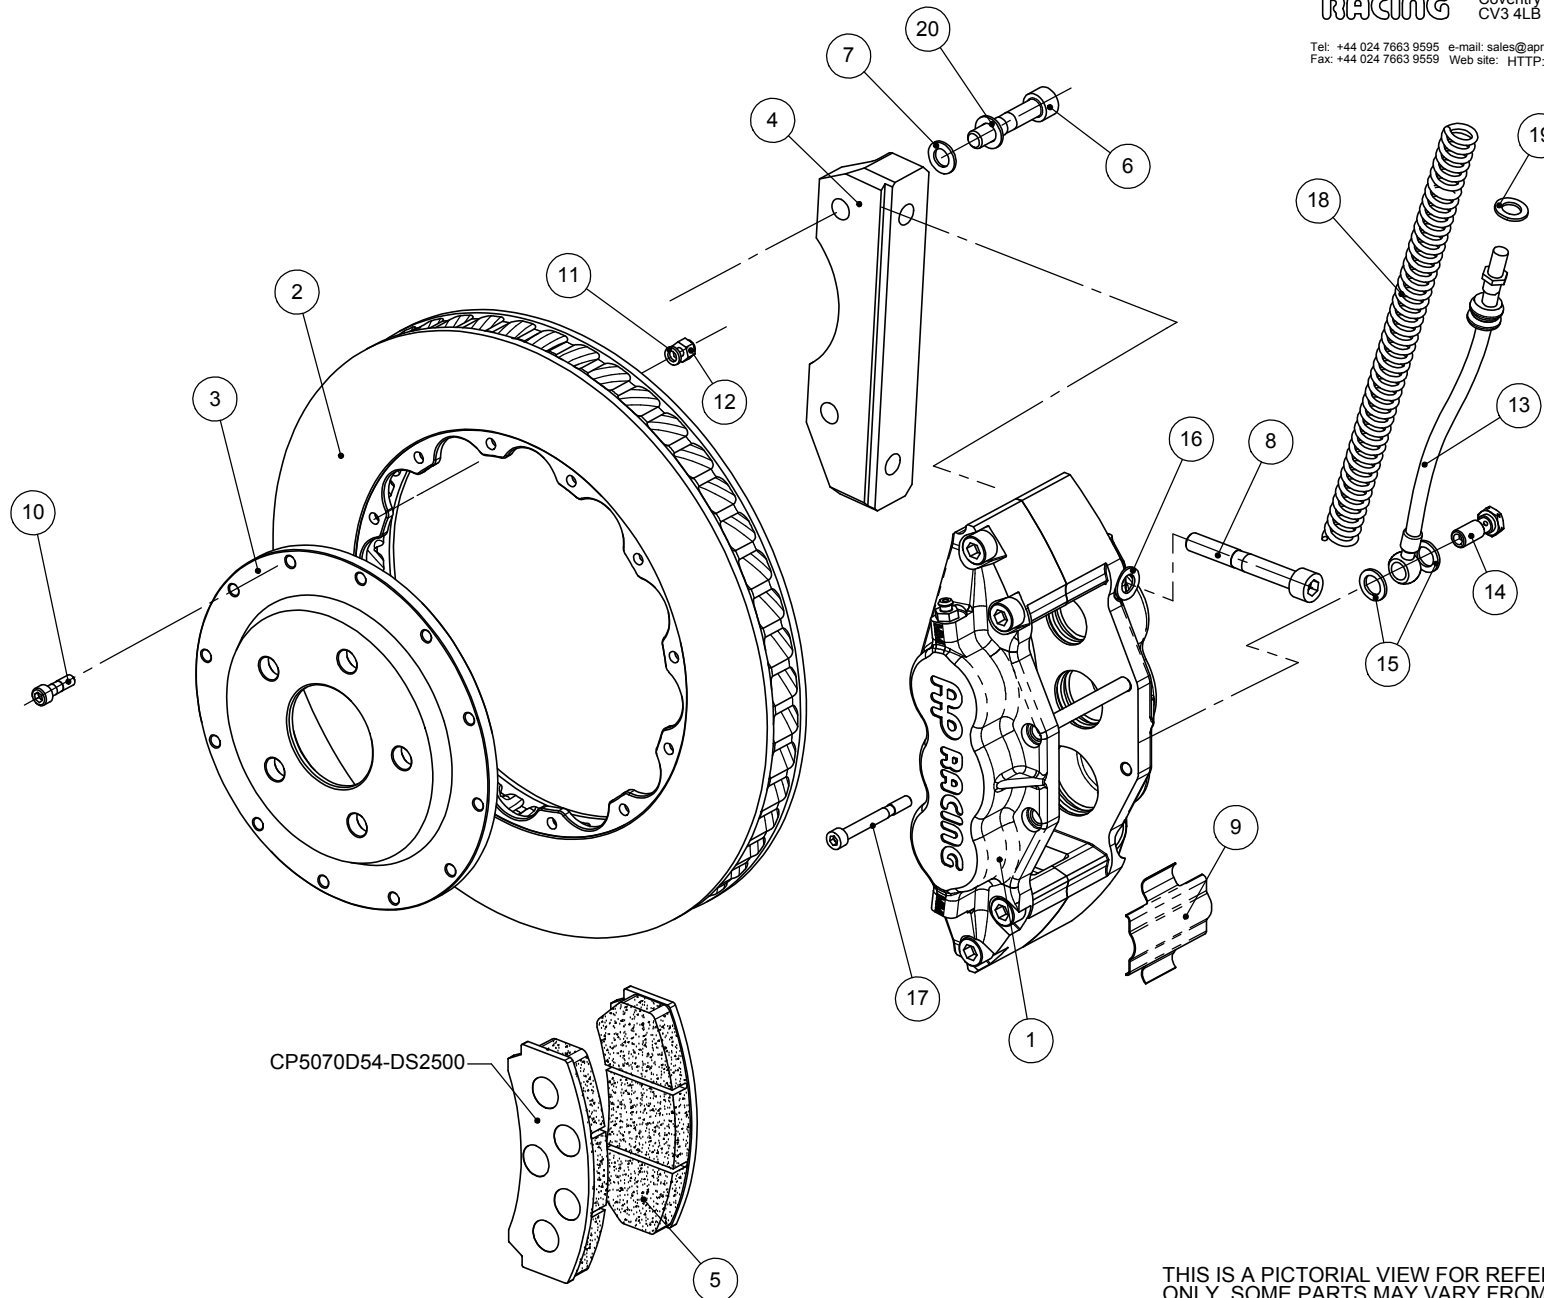

PUBLICATION P12.136

ISSUE :2

If this document is printed in hardcopy, it is for information use only and therefore is not subject to updating controls. Always refer to viewer for latest issue.

THIS DRAWING IS CONFIDENTIAL AND IS SUPPLIED ON THE EXPRESS CONDITION THAT IT SHALL NOT BE LOANED OR COPIED OR DISCLOSED TO ANY OTHER PERSON OR USED FOR ANY OTHER PURPOSE WITHOUT THE WRITTEN CONSENT OF AP RACING LTD.

© AP Racing Ltd. 2000

AP Racing
Wheler Road
Coventry
CV3 4LB

BMW M3 SERIES E46 KIT NUMBER CP5575-1004		
Ref	Description	QTY
1	Caliper Right Hand	1
	Caliper Left Hand	1
2	Disc Right Hand	1
	Disc Left Hand	1
3	Mounting Bell	2
4	Mounting Bracket	2
5	Pad Set	1
6	Bracket Mtg Bolt	4
7	0.5mm Washer/Shim	12
8	Caliper Mtg Bolt	4
9	Anti-Rattle Clip	2
10	Disc Mtg Bolt	24
11	Washer	24
12	Disc Mtg Nut	24
13	Hose Kit	1
14	Banjo	2
15	Gasket	4
16	Washer	4
17	Pad Retainer Bolt	2
18	Nylon Armouring	2
19	Hose Location Washer	2
20	Washer	4
21		
22		
23		
24		
25		

PLEASE RETAIN THIS SHEET FOR FUTURE REFERENCE

THIS IS A PICTORIAL VIEW FOR REFERENCE ONLY. SOME PARTS MAY VARY FROM THOSE SUPPLIED. AP RACING RESERVE THE RIGHT TO CHANGE COMPONENTS WITHOUT PRIOR NOTICE.

DRAWN : Jon Pethick