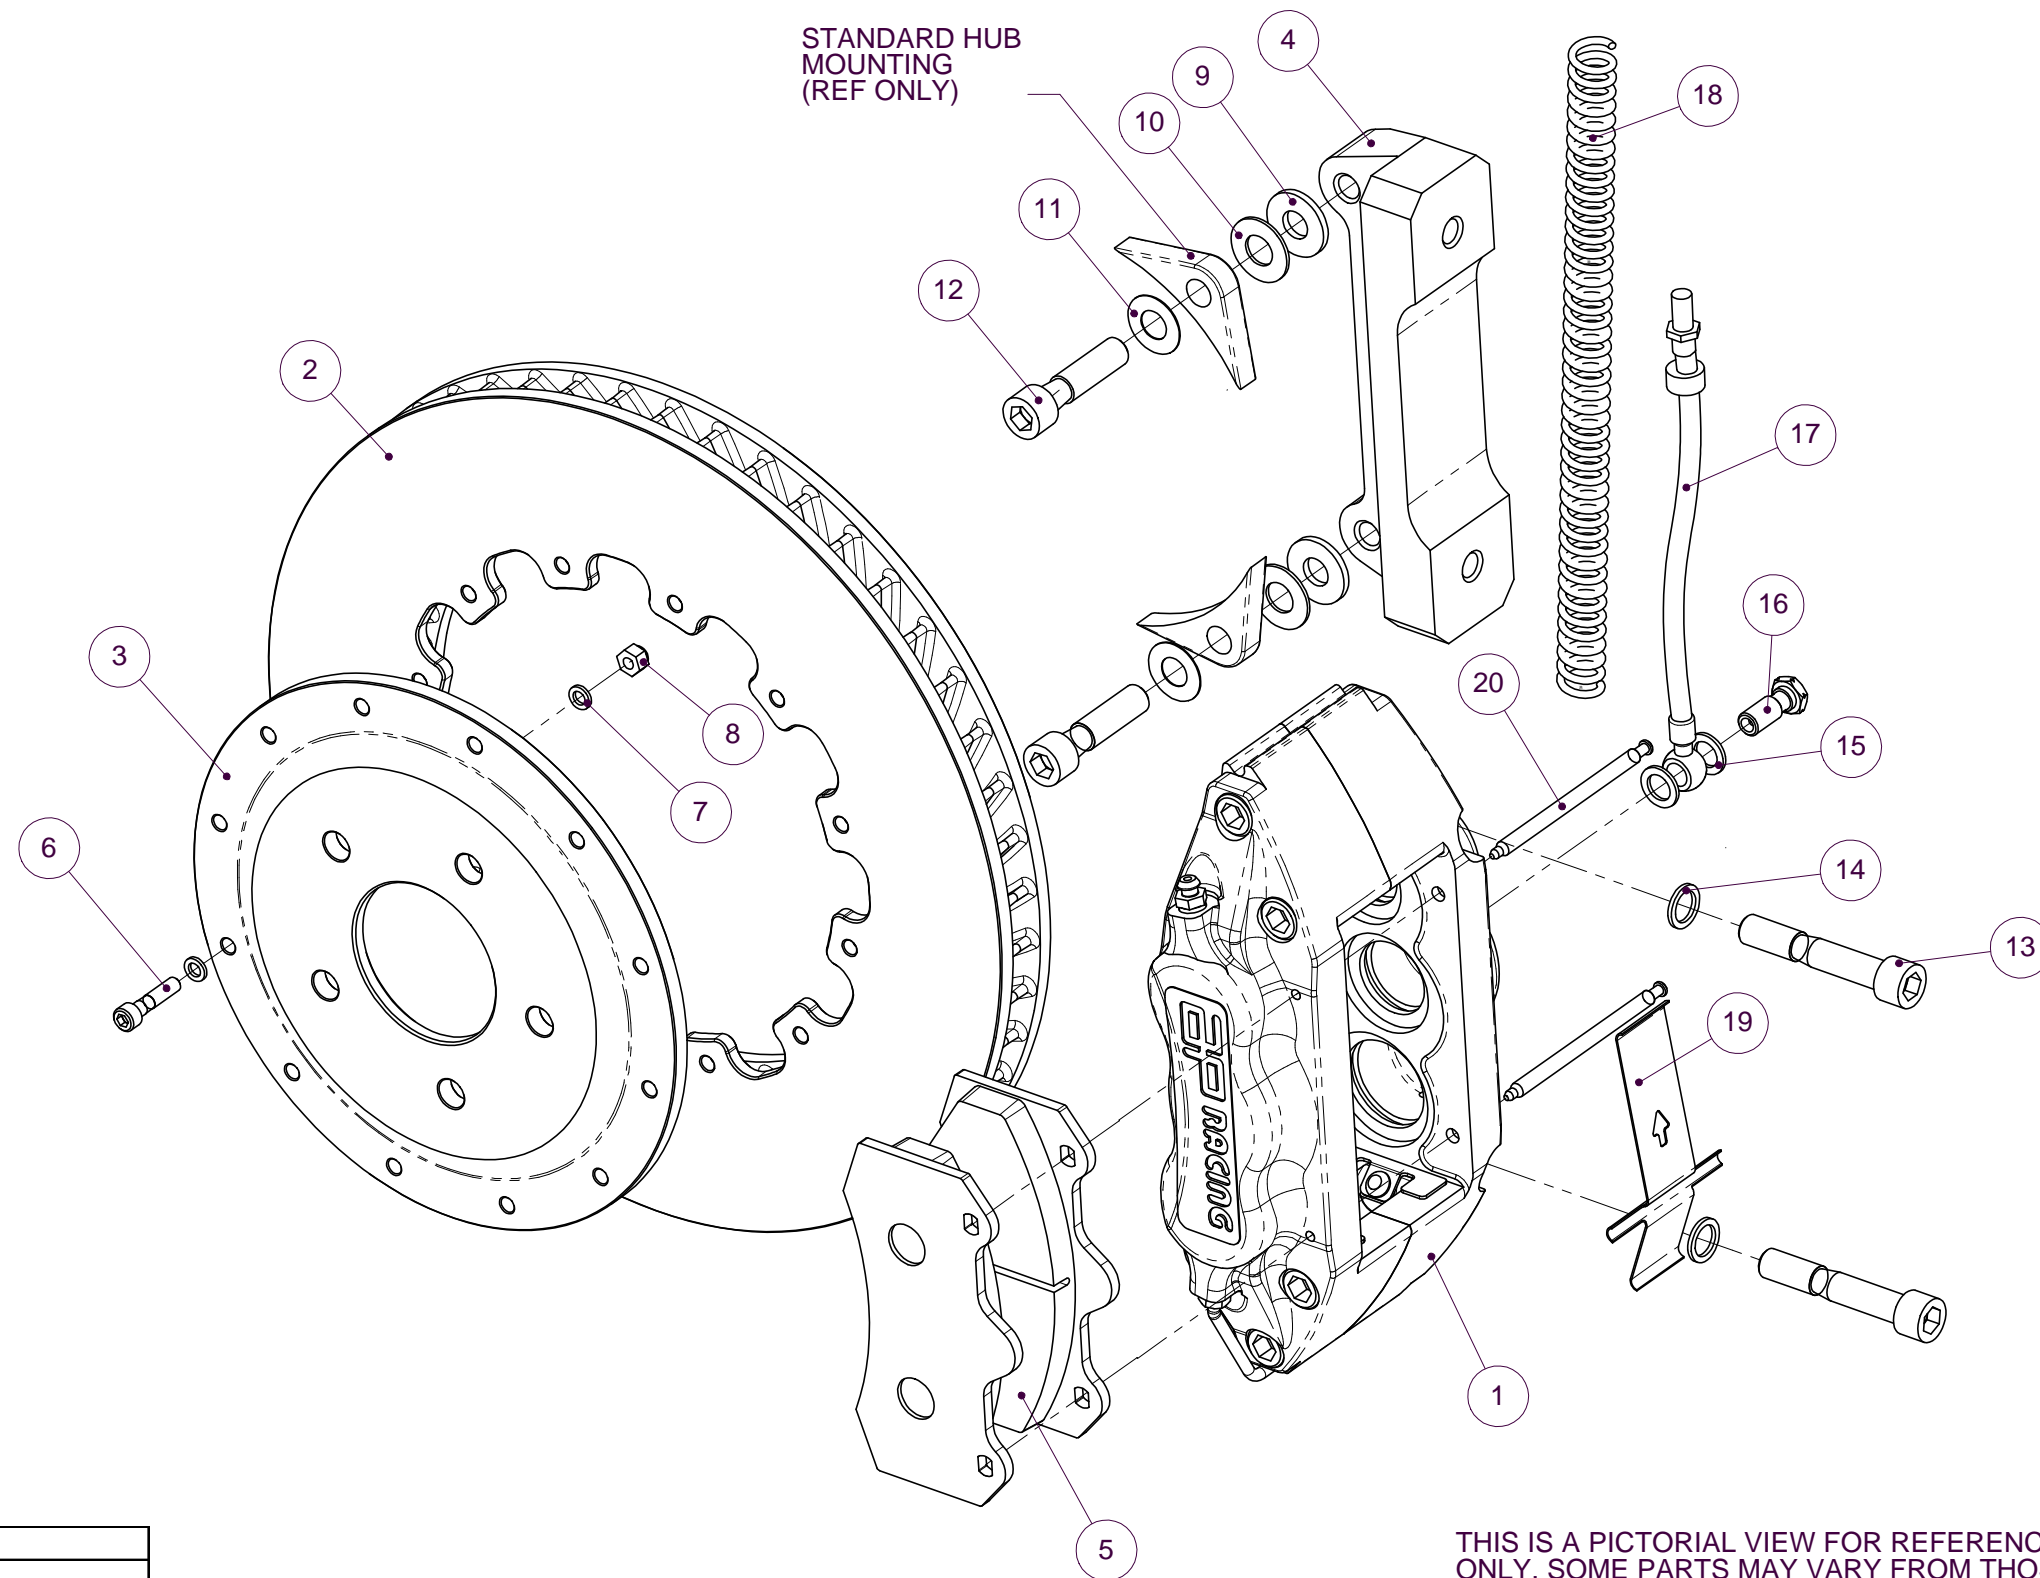

© AP Racing Ltd. 2004

AP Racing
Wheler Road
Coventry
CV3 4LB

Tel: +44 024 7663 9595 e-mail: sales@ap racing.co.uk
Fax: +44 024 7663 9559 Web site: HTTP://www.ap racing.com

MITSUBISHI EVO KIT NUMBER CP7040-1008R2:CG12		
Ref	Description	QTY
1	Caliper Right Hand	1
	Caliper Left Hand	1
2	Disc Right Hand	1
	Disc Left Hand	1
3	Mounting Bell	2
4	Mounting Bracket	2
5	Pad Set	1
6	Disc Mtg Bolt	24
7	Washer	48
8	Disc Mtg Nut	24
9	3mm Spacer	4
10	0.5mm Shim	12
11	Washer	4
12	Bracket Mtg Bolt	4
13	Caliper Mtg Bolt	4
14	Washer	4
15	Gasket	4
16	Banjo	2
17	Hose Kit	2
18	Nylon Armouring	2
19	Anti-Rattle Clip	2
20	Pad Retaining Pins	4

Tightening Torques	
Part Ref #	Torque
Bolt Ref 12	68NM
Bolt Ref 13	68NM
Bolt/Nut Ref 6/8	14NM
Banjo Bolt Ref 16	25NM
Caliper Bleed Screw	17NM

BRAKE DISC WEAR	
NEW	MIN WORN
32.00mm	30.50mm

Comments

THIS IS A PICTORIAL VIEW FOR REFERENCE ONLY. SOME PARTS MAY VARY FROM THOSE SUPPLIED. AP RACING RESERVE THE RIGHT TO CHANGE COMPONENTS WITHOUT PRIOR NOTICE.