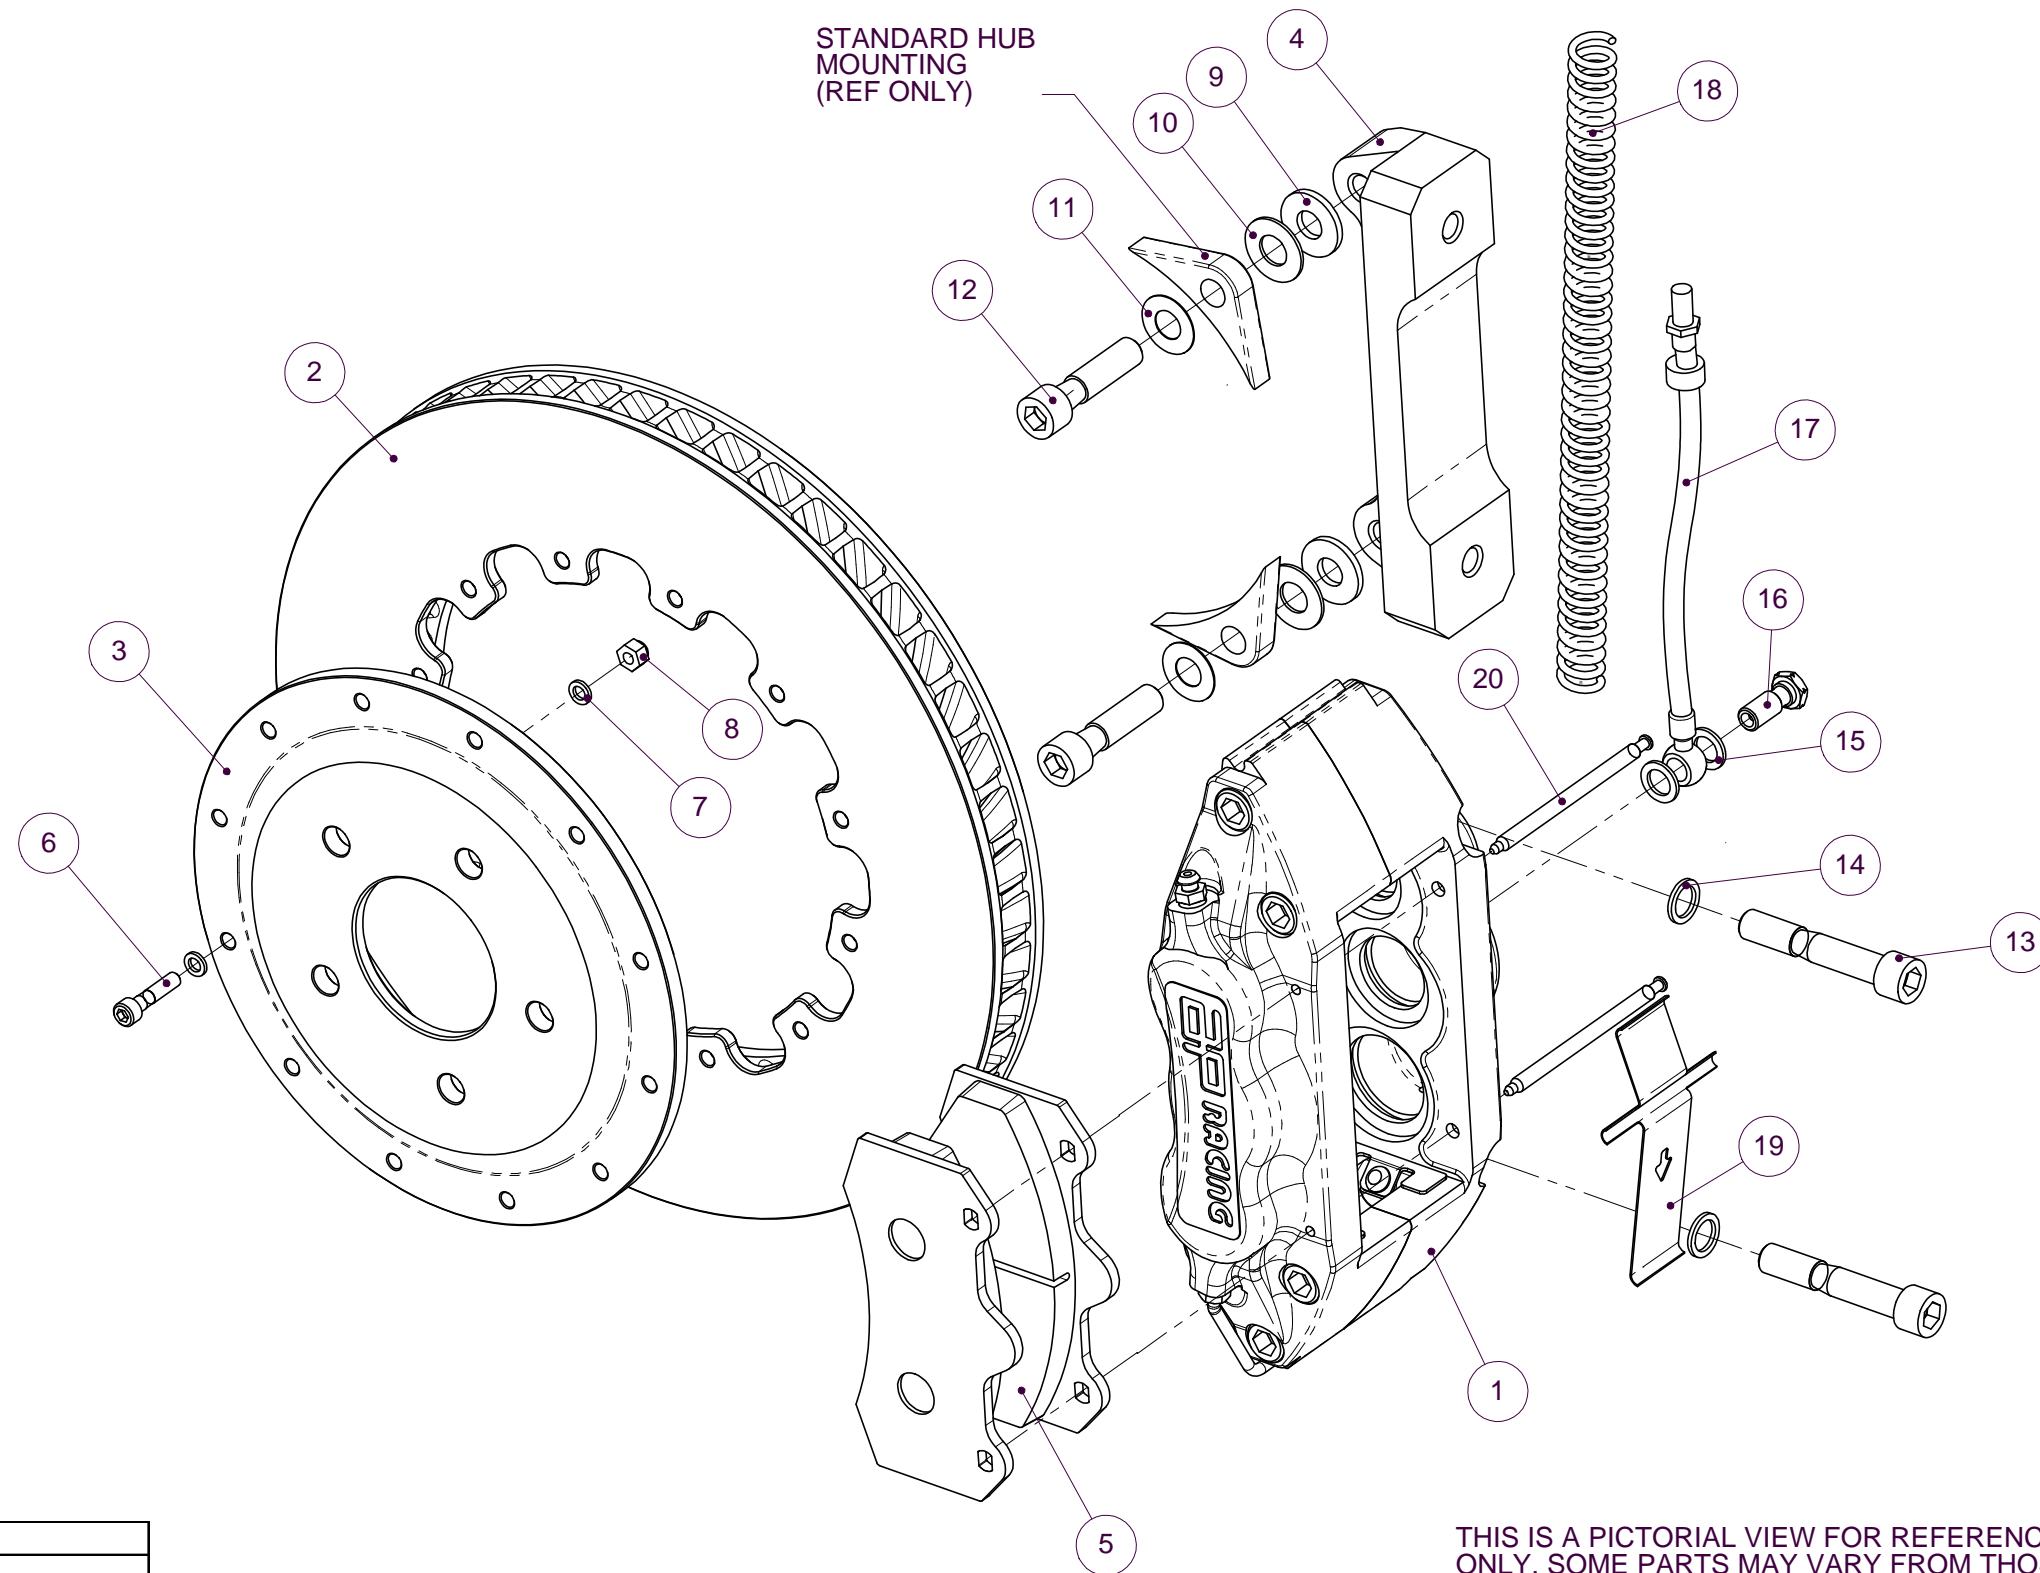

© AP Racing Ltd. 2000

AP Racing  
Wheler Road  
Coventry  
CV3 4LB

Tel: +44 024 7663 9595 e-mail: sales@ap racing.co.uk  
Fax: +44 024 7663 9559 Web site: HTTP://www.ap racing.com

MITSUBISHI EVO KIT NUMBER CP7040-1009R2:CG12		
Ref	Description	QTY
1	Caliper Right Hand	1
	Caliper Left Hand	1
2	Disc Right Hand	1
	Disc Left Hand	1
3	Mounting Bell	2
4	Mounting Bracket	2
5	Pad Set	1
6	Disc Mtg Bolt	24
7	Washer	48
8	Disc Mtg Nut	24
9	3mm Spacer	4
10	0.5mm Shim	12
11	Washer	4
12	Bracket Mtg Bolt	4
13	Caliper Mtg Bolt	4
14	Washer	4
15	Gasket	4
16	Banjo	2
17	Hose Kit	2
18	Nylon Armouring	2
19	Anti-Rattle Clip	2
20	Pad Retaining Pins	4

Tightening Torques	
Part Ref #	Torque
Bolt Ref 11	68NM
Bolt Ref 12	68NM
Bolt/Nut Ref 6/8	14NM
Banjo Bolt Ref 15	25NM
Caliper Bleed Screw	17NM

BRAKE DISC WEAR	
NEW	MIN WORN
32.00mm	30.50mm

Comments

THIS IS A PICTORIAL VIEW FOR REFERENCE ONLY. SOME PARTS MAY VARY FROM THOSE SUPPLIED. AP RACING RESERVE THE RIGHT TO CHANGE COMPONENTS WITHOUT PRIOR NOTICE.