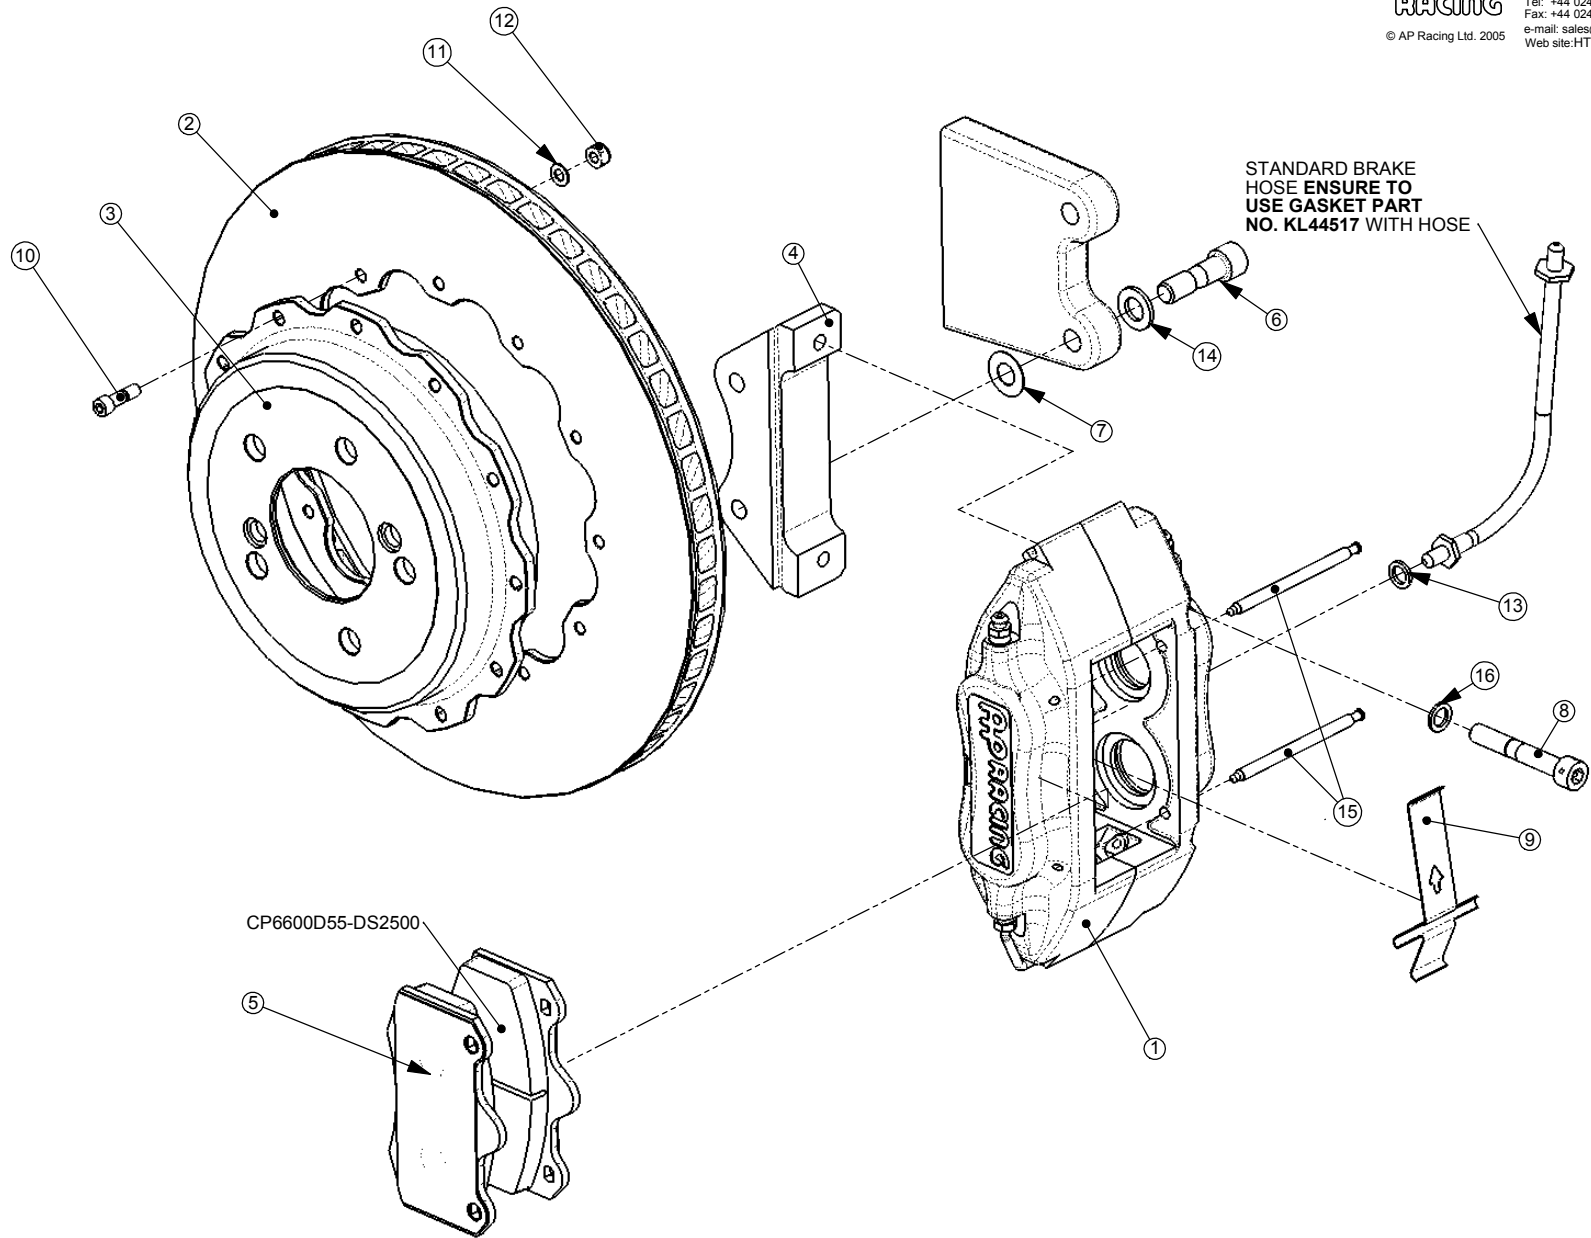

AP Racing
Wheler Road
Coventry
CV3 4LB

Tel: +44 024 7663 9595
Fax: +44 024 7663 9599

e-mail: sales@ap racing.co.uk

Web site: HTTP://www.ap racing.com

© AP Racing Ltd. 2005

BMW E60 M5 REAR KIT NUMBER CP6635-1000		
Ref	Description	QTY
	Caliper Right Hand	1
1	Caliper Left Hand	1
	Disc Right Hand	1
2	Disc Left Hand	1
3	Mounting Bell	2
4	Mounting Bracket	2
5	Pad Set	1
6	Bracket Mtg Bolt	4
7	0.5mm Washer/Shim	12
8	Caliper Mtg Bolt	4
9	Anti-Rattle Clip	2
10	Disc Mtg Bolt	24
11	Washer	24
12	Disc Mtg Nut	24
13	Gasket	2
14	Washer	4
15	Pad Retainer Bolt	4
16	Washer	4